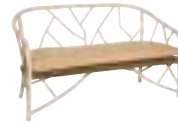

S545051
Faux Bois Love Seat
W 60" D 28" H 36"
SEAT H 21" ARM H 26"