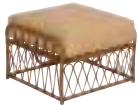

S650011
Lounge Chair
W 28" D 32" H 31.50"
SEAT H 18" ARM H 24"

S650015
Swivel Rocking Lounge Chair
W 28" D 32" H 31.50"
SEAT H 18" ARM H 24"

S650031
Sofa
W 79.75" D 32" H 31.50"
SEAT H 18" ARM H 24"

S650021
Love Seat
W 53.75" D 32" H 31.50"
SEAT H 18" ARM H 24"