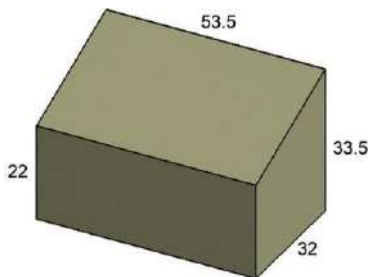

FC097 6510 LOVESEAT
FITS: 6510, 6518
W: 53.5" D: 32" H: 22/33.5"