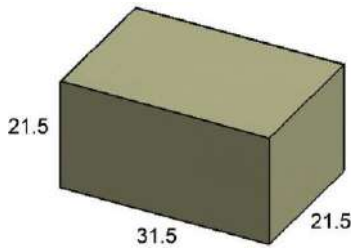

FC0003 DEEP SEATING SOFA
FITS: TRADITIONAL, 270, 275, 4302, 5306, 2685, 6400, 2170
W: 87" D: 35" H: 27.5/36"