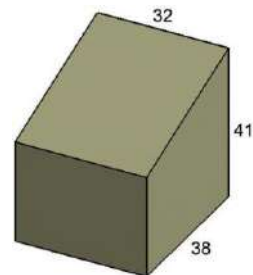

FC081 LOUNGE CHAIR COVER
FITS: 3350, 4312, 4331, 4345,
W: 32" D: 38" H: 41"