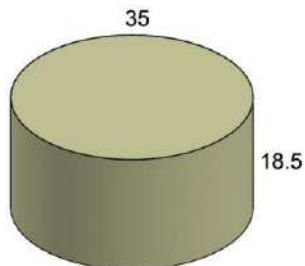

FC043 GRANDE / CONTOUR LARGE ROUND OTTOMAN
FITS: 260, 270, 275, 415LOT
W: 35" D: 35" H: 18.5"