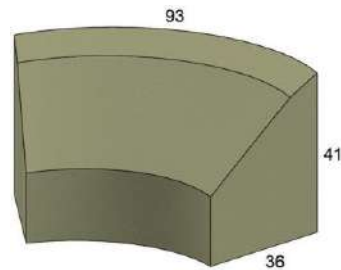

FC085 CURVED SOFA COVER
FITS: 4312
W: 93" D: 36" H: 41"