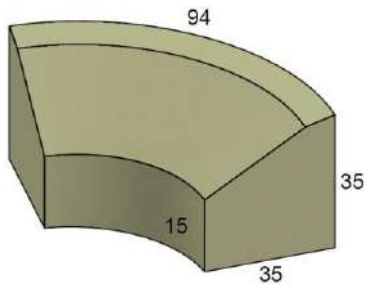

FC032 MALIBU CURVED SOFA
FITS: 260, 270, 265, 275, 3307
W: 94" D: 35" H: 15/35"