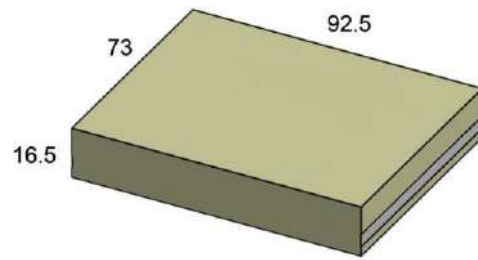

FC027 MALIBU DOUBLE ADJUSTABLE CHAISE
FITS: 260, 4199
W: 92.5" D: 73" H: 16.5"