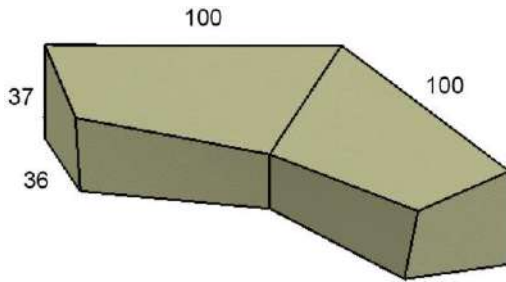

FURNITURE COVERS

SETS

FC019 MALIBU 90 DEGREE SECTIONAL
5 PC. SECTIONAL
L, M, C, M, R
FITS: 260, 265, 4060
W: 100/100" D: 36" H: 37"

FC020L MALIBU LEFT HAND FACING
6 PC. SECTIONAL
"L" SHAPE: L, M, M, C, M, R
FITS: 260, 265, 4060
W: 128/110" D: 36" H: 37"