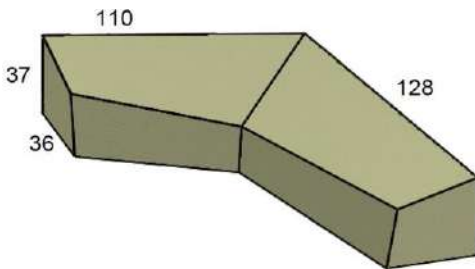

FURNITURE COVERS

SETS

FC019 MALIBU 90 DEGREE SECTIONAL
5 PC. SECTIONAL
L, M, C, M, R
FITS: 260, 265, 4060
W: 100/100" D: 36" H: 37"

FC020L MALIBU LEFT HAND FACING
6 PC. SECTIONAL
"L" SHAPE: L, M, M, C, M, R
FITS: 260, 265, 4060
W: 128/110" D: 36" H: 37"