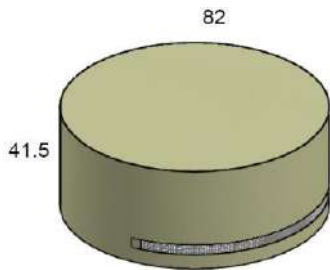

FC059 30" ROUND BISTRO SET
TABLE + 2 CHAIRS
FITS: TRADITIONAL
W: 82" D: 34" H: 41.5"