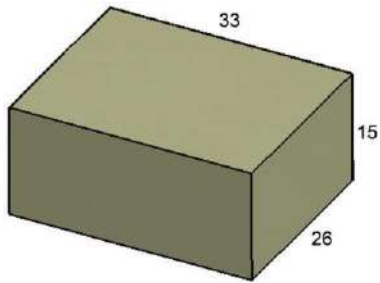

FC084 OTTOMAN COVER
FITS: 3350, 4312, 4331, 4345
W: 33" D: 26" H: 15"