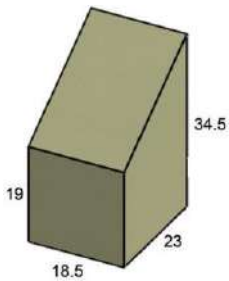

FC040 DINING SIDE CHAIR (ARMLESS)
FITS: 260, 265, 270, 275, 4060, 415
W: 18.5" D: 23" H: 19/34.5"