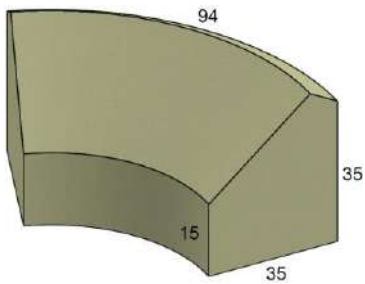

FC093 CONTOUR SOFA COVER
FITS: 270, 275, 252, 4302, 3307
W: 94" D: 35" H: 15/35"