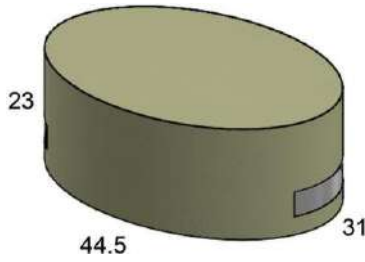

FC094 REC. FIRE TABLE COVER
 FITS: RECTANGULAR FIRE TABLES
 W:49" D:37" H:22"

**NO IMAGE
 AVAILABLE**

FC018 MARKET UMBRELLA
 FITS: MARKET UMBRELLA
 W:14" D: 14" H:64"

TABLES

FC010 COFFEE TABLE COVER
 FITS: TRADITIONAL
 W: 44.5" D: 31" H: 23"