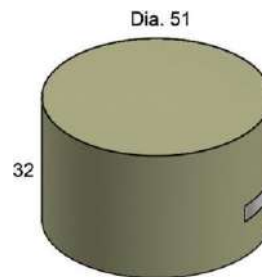

FC013 48" ROUND DINING TABLE
FITS: TRADITIONAL
W: 51" D: 51" H: 32"