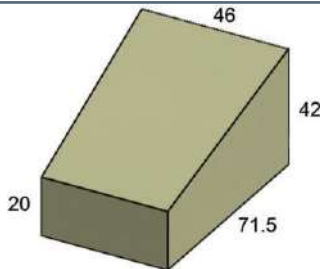

FC0006 DEEP SEATING OTTOMAN
FITS: 270, 275, 4302, 5306, 2685, 6400, TRADITIONAL
W: 31.5" D: 21.5" H: 21.5"

FC0008 DEEP SEATING DOUBLE ADJUSTABLE CHAISE LOUNGE
FITS: TRADITIONAL
W: 71.5" D: 46" H: 20/42"