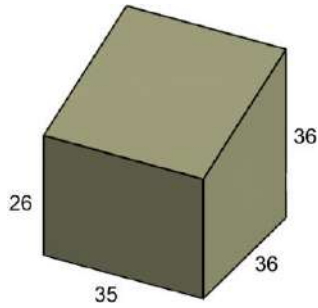

FC0001 DEEP SEATING CHAIR
FITS: TRADITIONAL, 270, 275, 4302, 5306, 2685, 6400, 2170, 2015
W: 36" D: 35" H: 26/36"