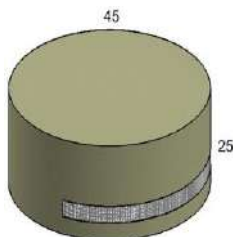

Round Fire Table Cover
FC069

Size: 45" Diameter x 25" ht.