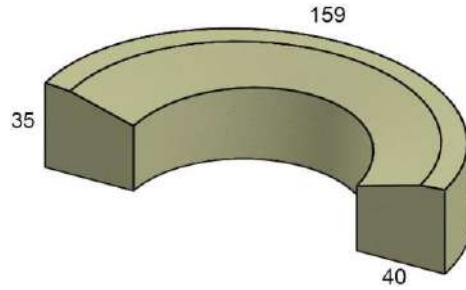

FC051 CURVED SECTIONAL SET
2 CONTOUR SOFAS WITH UP TO 3 WEDGE END TABLES
FITS: 270, 275
W: 159" D: 40" H: 35"