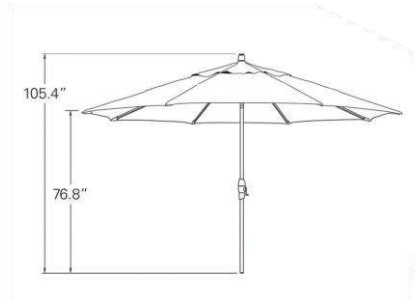

MARKET STYLE

11' AUTO TILT

NCUMB110

SPECIFICATIONS:

Offering infinite tilt positions that allow you to simply turn the crank to your desired tilt position.

COVERAGE: 95 SQ. FT.
SIZE: 11'
SHAPE: OCTAGON
HEIGHT: 105.4"
TILT: AUTO
POLE DIA: 1.5" TOP
BOTTOM POLE: 36"
WEIGHT: 20 LBS.
LIFT: CRANK