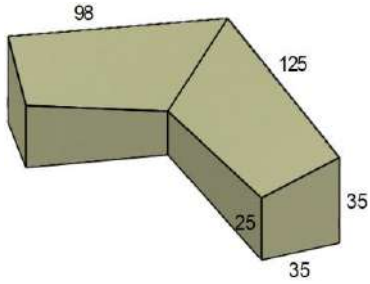

FC141 CABO SECTIONAL RIGHT COVER
LL, SCC45, SCM, RL
FITS: 270, 275, 4302., 5306, 2685, 6400
W: 125/98" D: 35" H: 25/35"