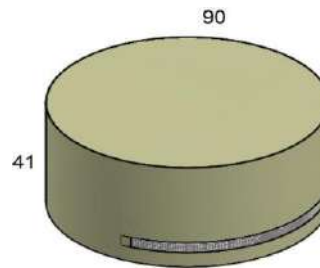

FC060 48" ROUND DINING SET
TABLE + 4 CHAIRS
FITS: TRADITIONAL
W: 90" D: 90" H: 41"