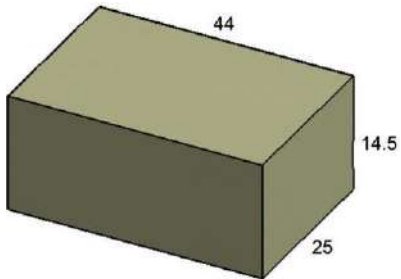

FC140 COFFEE TABLE COVER
FITS: 4331
W: 45" D: 29" H: 18"