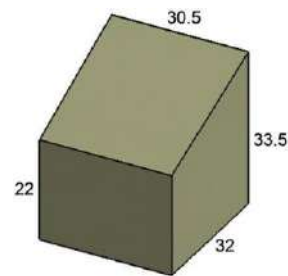

FC083 SOFA COVER
FITS: 3350, 4312, 4331, 4345
W: 80" D: 38" H: 41"

FC084 OTTOMAN COVER
FITS: 3350, 4312, 4331, 4345
W: 33" D: 26" H: 15"

FC085 CURVED SOFA COVER
FITS: 4312
W: 93" D: 36" H: 41"

FC093 CONTOUR SOFA COVER
FITS: 270, 275, 252, 4302, 3307
W: 94" D: 35" H: 15/35"