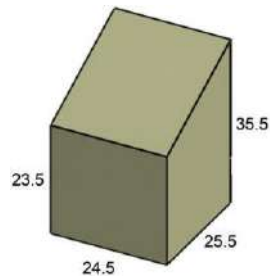

FC039 DINING CHAIR WITH ARMS
FITS: 260, 265, 270, 275, 4060, 415
W: 24.5" D: 25.5" H: 23.5/35.5"