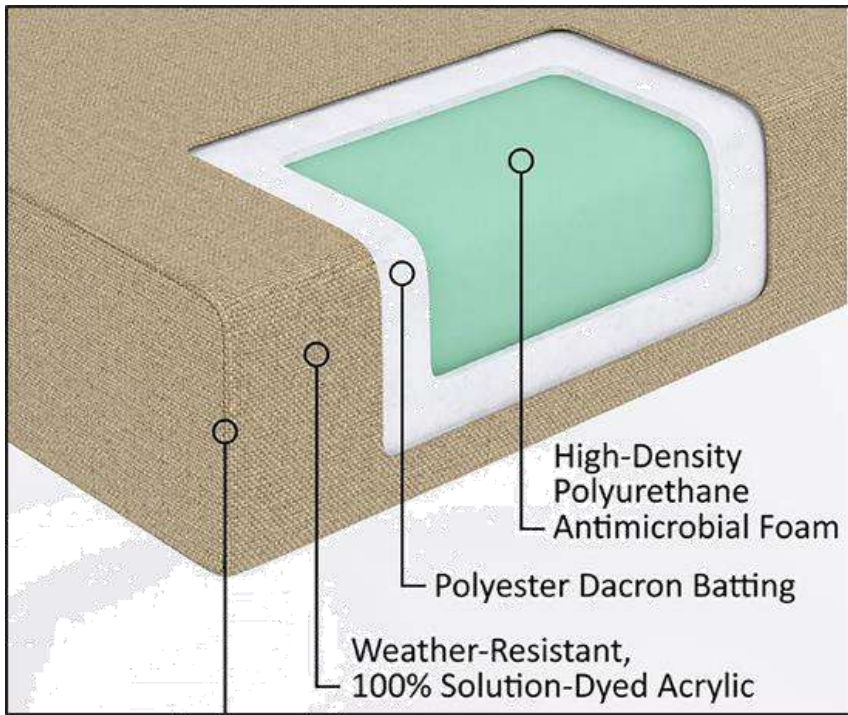

Quick Ship Cushion Program