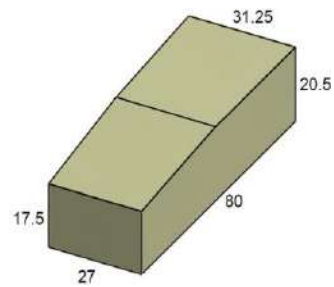

FC042 SINGLE ADJUSTABLE CHAISE W/ ARMS
FITS: 260, 270, 275, 4060, 415
W: 80" D: 27/31.25" H: 17.5/20.5"