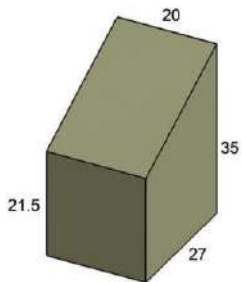

FC103 DINING SIDE CHAIR
FITS: 6510
W: 20" D: 27" H: 21.5/35"