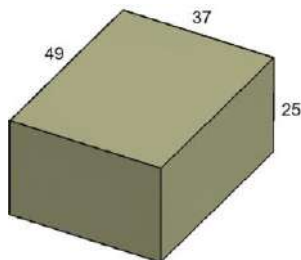

FC094 REC. FIRE TABLE COVER
FITS: RECTANGULAR FIRE TABLES
W:49" D:37" H:22"

**NO IMAGE
AVAILABLE**

FC018 MARKET UMBRELLA
FITS: MARKET UMBRELLA
W:14" D: 14" H:64"