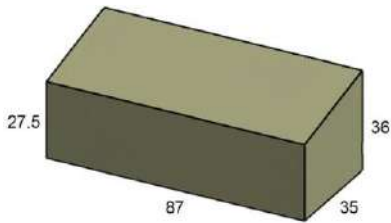

FC0002 DEEP SEATING LOVESEAT
 FITS: TRADITIONAL, 270, 275, 4302, 5306, 2685, 6400, 2170
 W: 61" D: 35" H: 28/36"

FC0003 DEEP SEATING SOFA
 FITS: TRADITIONAL, 270, 275, 4302, 5306, 2685, 6400, 2170
 W: 87" D: 35" H: 27.5/36"