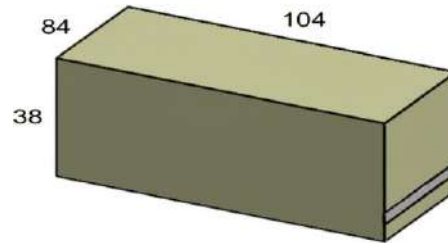

FC036 72" RECTANGULAR DINING SET
TABLE + 6 CHAIRS
FITS: 260, 265, 270, 275, 4060, 415
W: 104" D: 84" H: 38"