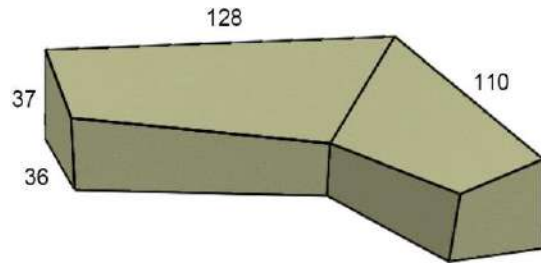

FURNITURE COVERS

SETS

FC019 MALIBU 90 DEGREE SECTIONAL
5 PC. SECTIONAL
L, M, C, M, R
FITS: 260, 265, 4060
W: 100/100" D: 36" H: 37"

FC020L MALIBU LEFT HAND FACING
6 PC. SECTIONAL
"L" SHAPE: L, M, M, C, M, R
FITS: 260, 265, 4060
W: 128/110" D: 36" H: 37"