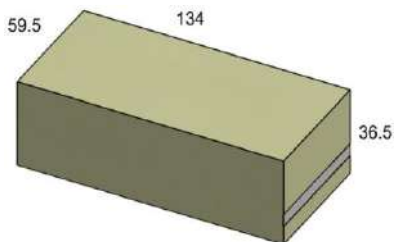

FC077 DINING COMPLETE COVER SET
TABLE + 6 CHAIRS
FITS: TRADITIONAL
W: 134" D: 59.5" H: 36.5"