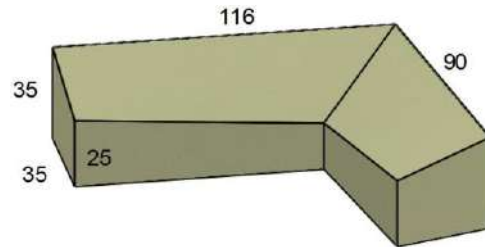

FC054 CABO SECTIONAL LEFT COVER
LL, M, SCC90, RL
FITS: 270, 275, 4302, 5306, 2685, 6400
W: 116/90" D: 35" H: 25/35"