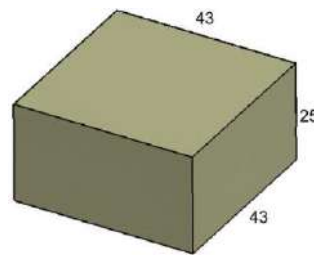

FC070 SQUARE FIRE TABLE COVER
FITS: FIRE TABLES WITH SQUARE TOPS
W:43" D:43" H:23.5