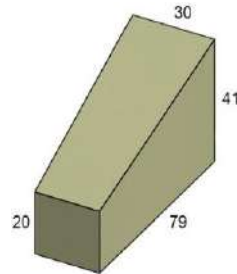

FC0007 DEEP SEATING CHAISE LOUNGE
FITS: TRADITIONAL, 2030 SACL/SACL-A
W: 79" D: 30" H: 20/41"