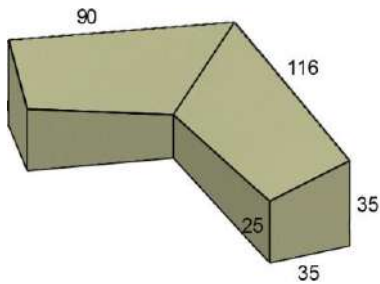

FC049 84" RECTANGLE DINING SET
TABLE + 8 CHAIRS
FITS: 260, 265, 270, 275, 4060
W: 116.5" D: 77.5" H: 35.5"

SETS

FC050 30" SQUARE PUB HT. SET
TABLE + 4 STOOLS
FITS: 270, 275
W: 66.5" D: 66.5" H: 45.5"

FC051 CURVED SECTIONAL SET
2 CONTOUR SOFAS WITH UP TO 3 WEDGE END TABLES
FITS: 270, 275
W: 159" D: 40" H: 35"