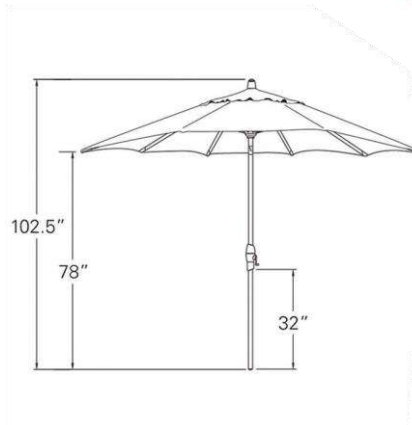

SPECIFICATIONS:

Offering infinite tilt positions that allow you to simply turn the crank to your desired tilt position.

- COVERAGE: 64 SQ. FT.
- SIZE: 9'
- SHAPE: OCTAGON
- HEIGHT: 102.5"
- TILT: AUTO
- POLE DIA: 1.5" TOP
  32" BOTTOM
- WEIGHT: 18.8 LBS.
- LIFT: CRANK