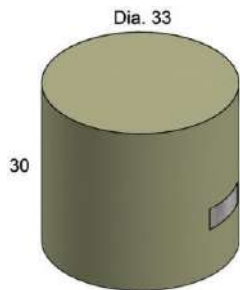

FC012 30" ROUND BISTRO / DINING TABLE
FITS: TRADITIONAL
W: 33" D: 33" H: 30"