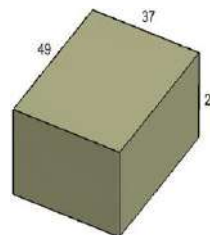

Rectangle Fire Table Cover
FC094

Size: 49" x 37" x 25" ht.