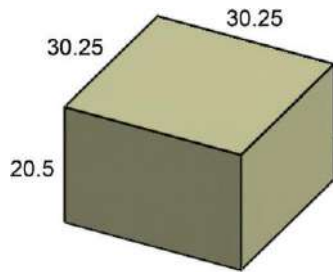

DEEP SEATING

FC024 MALIBU SQUARE OTTOMAN
FITS: 260, 265, 4060
W: 30.25" D: 30.25" H: 20.5"