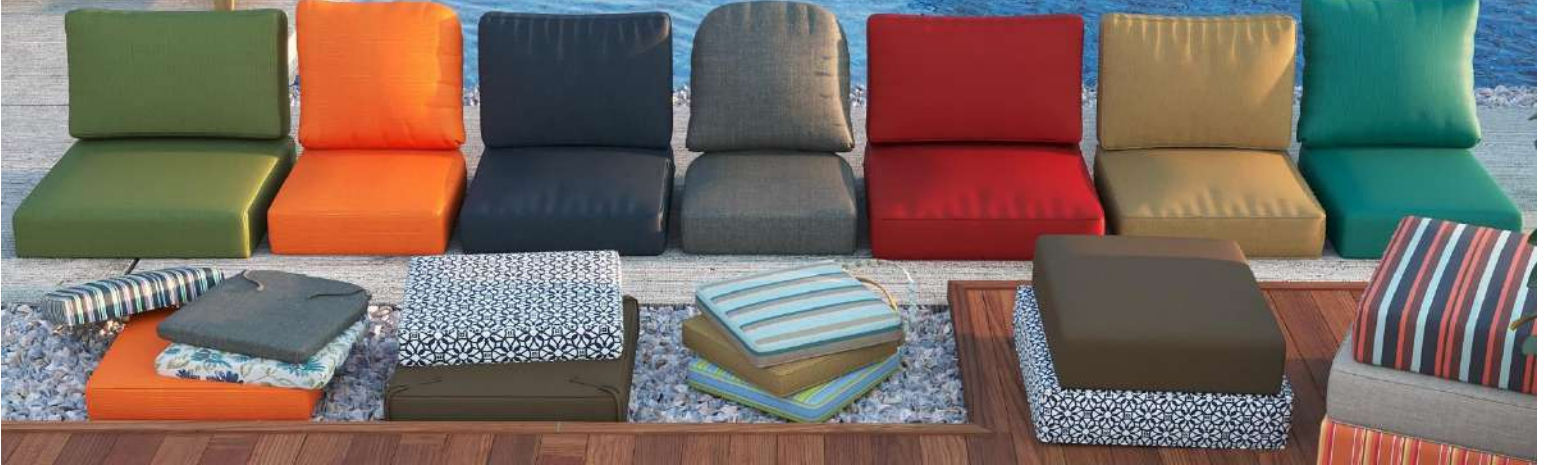

Rectangle Fire Table Cover
FC094

Size: 49" x 37" x 25" ht.

Quick Ship Cushion Program

- Our quick ship program allows dealers to carry less inventory while offering expanded options to customers
- Receive cushions in 10 working days or less from the date your order is received
- Domestically produced in our state-of-the-art facility using only 100% solution-dyed Sunbrella fabrics
- Quick ship cushions are available for all of the furniture collections in our warehouse program
- Throw pillows, umbrellas, and furniture covers are also available in our quick ship program
- A variety of 100% solution-dyed Sunbrella fabrics are offered for each quick ship collection, and many of our quick ship cushions include welt and buttons.