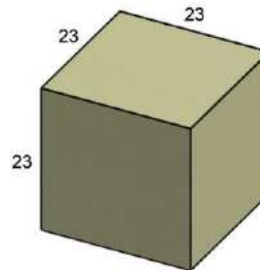

FC025 MALIBU END TABLE
FITS: 260, 265, 4331, 4345
W: 23" D: 23" H: 23"