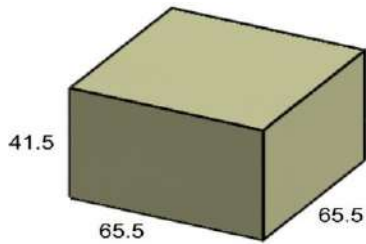

FC037 MALIBU 36" PUB TABLE SET
TABLE + 4 STOOLS
FITS: 260, 415
W: 65.5" D: 65.5" H: 41.5"