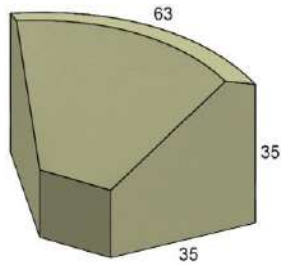

FURNITURE COVERS

DEEP SEATING

FC139 CABO 45 DEGREE CORNER
FITS: 275
W: 63" D: 35" H: 35"

FURNITURE COVERS

ACCESSORIES