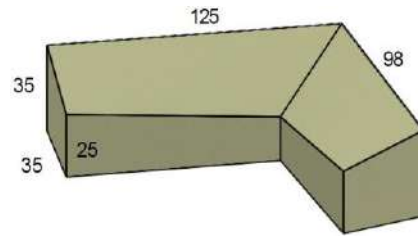

FC142 CABO SECTIONAL LEFT COVER
LL, SCM, SCC45, RL
FITS: 270, 275, 4302, 5306, 2685, 6400
W: 125/98" D: 35" H: 25/35"