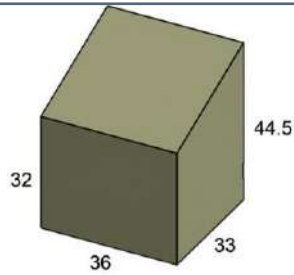

FC0002 DEEP SEATING LOVESEAT
 FITS: TRADITIONAL, 270, 275, 4302, 5306, 2685, 6400, 2170
 W: 61" D: 35" H: 28/36"

FC0003 DEEP SEATING SOFA
 FITS: TRADITIONAL, 270, 275, 4302, 5306, 2685, 6400, 2170
 W: 87" D: 35" H: 27.5/36"