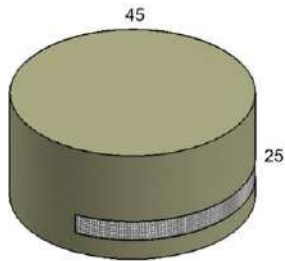

FC069 ROUND FIRE TABLE COVER
FITS: FIRE TABLES WITH ROUND TOPS
W:45" D:45" H:22"