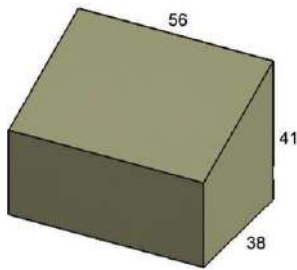

FC082 LOVESEAT COVER
FITS: 3350, 4312, 4331, 4345
W: 56" D: 38" H: 41"