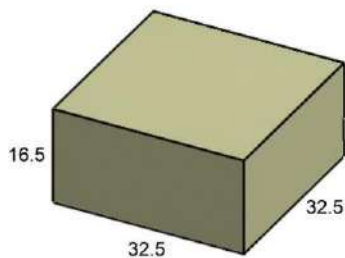

FC044 CABO SQUARE COFFEE TABLE
FITS: 270, 275, 4302
W: 32.5" D: 32.5" H: 16.5"