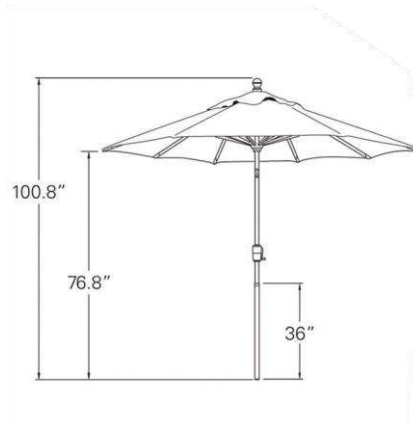

7.5' PUSH BUTTON TILT

NCUMB75

SPECIFICATIONS:

The Push Button Tilt Umbrella is the standard among tilt operations.

- COVERAGE: 44 SQ. FT.
- SIZE: 7.5'
- SHAPE: OCTAGON
- HEIGHT: 100.8"
- TILT: PUSH BUTTON
- POLE DIA: 1.38" TOP
  1.5" BOTTOM
- BOTTOM POLE: 36"
- WEIGHT: 15.4 LBS.
- LIFT: CRANK