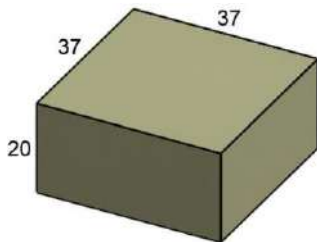

FC023 MALIBU COFFEE TABLE
FITS: 260, 265
W: 37" D: 37" H: 20"