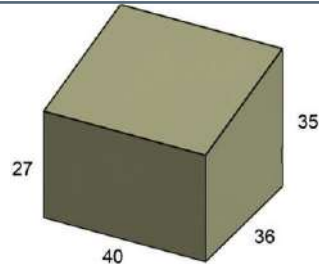

FC0021 CLUB CHAIR
FITS: 260, 265, 4060
W: 40" D: 36" H: 27/35"