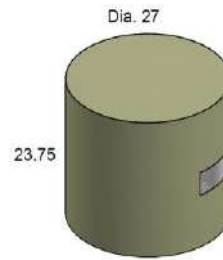

FC094 REC. FIRE TABLE COVER
 FITS: RECTANGULAR FIRE TABLES
 W:49" D:37" H:22"

**NO IMAGE
 AVAILABLE**

FC018 MARKET UMBRELLA
 FITS: MARKET UMBRELLA
 W:14" D: 14" H:64"

TABLES

FC010 COFFEE TABLE COVER
 FITS: TRADITIONAL
 W: 44.5" D: 31" H: 23"