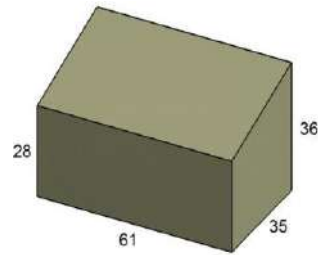

FC0002 DEEP SEATING LOVESEAT
 FITS: TRADITIONAL, 270, 275, 4302, 5306, 2685, 6400, 2170
 W: 61" D: 35" H: 28/36"

FC0003 DEEP SEATING SOFA
 FITS: TRADITIONAL, 270, 275, 4302, 5306, 2685, 6400, 2170
 W: 87" D: 35" H: 27.5/36"