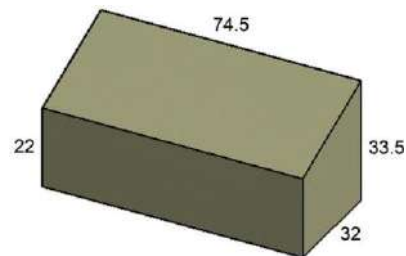

FC098 6510 SOFA
FITS: 6510, 6518
W: 74.5" D: 32" H: 22/33.5"