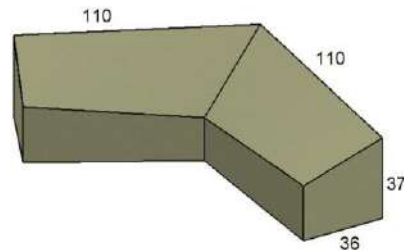

FC090 MALIBU SECTIONAL COVER
L, M, SCC45, M, RL
FITS: 260
W: 110/110" D: 36" H: 37"