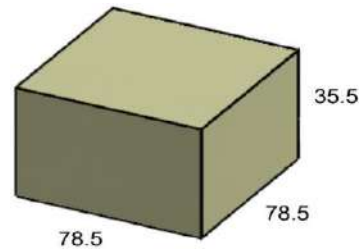

FC047 48" SQUARE DINING SET
TABLE + 4 DINING CHAIRS
FITS: 260, 265, 270, 275, 4060
W: 78.5" D: 78.5" H: 35.5"