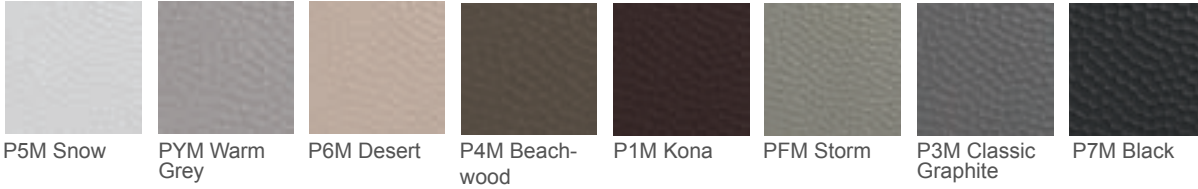

Hammered Marine Grade Polymer Top Options

P5M Snow

PYM Warm Grey

P6M Desert

P4M Beach-wood

P1M Kona

PFM Storm

P3M Classic Graphite

P7M Black