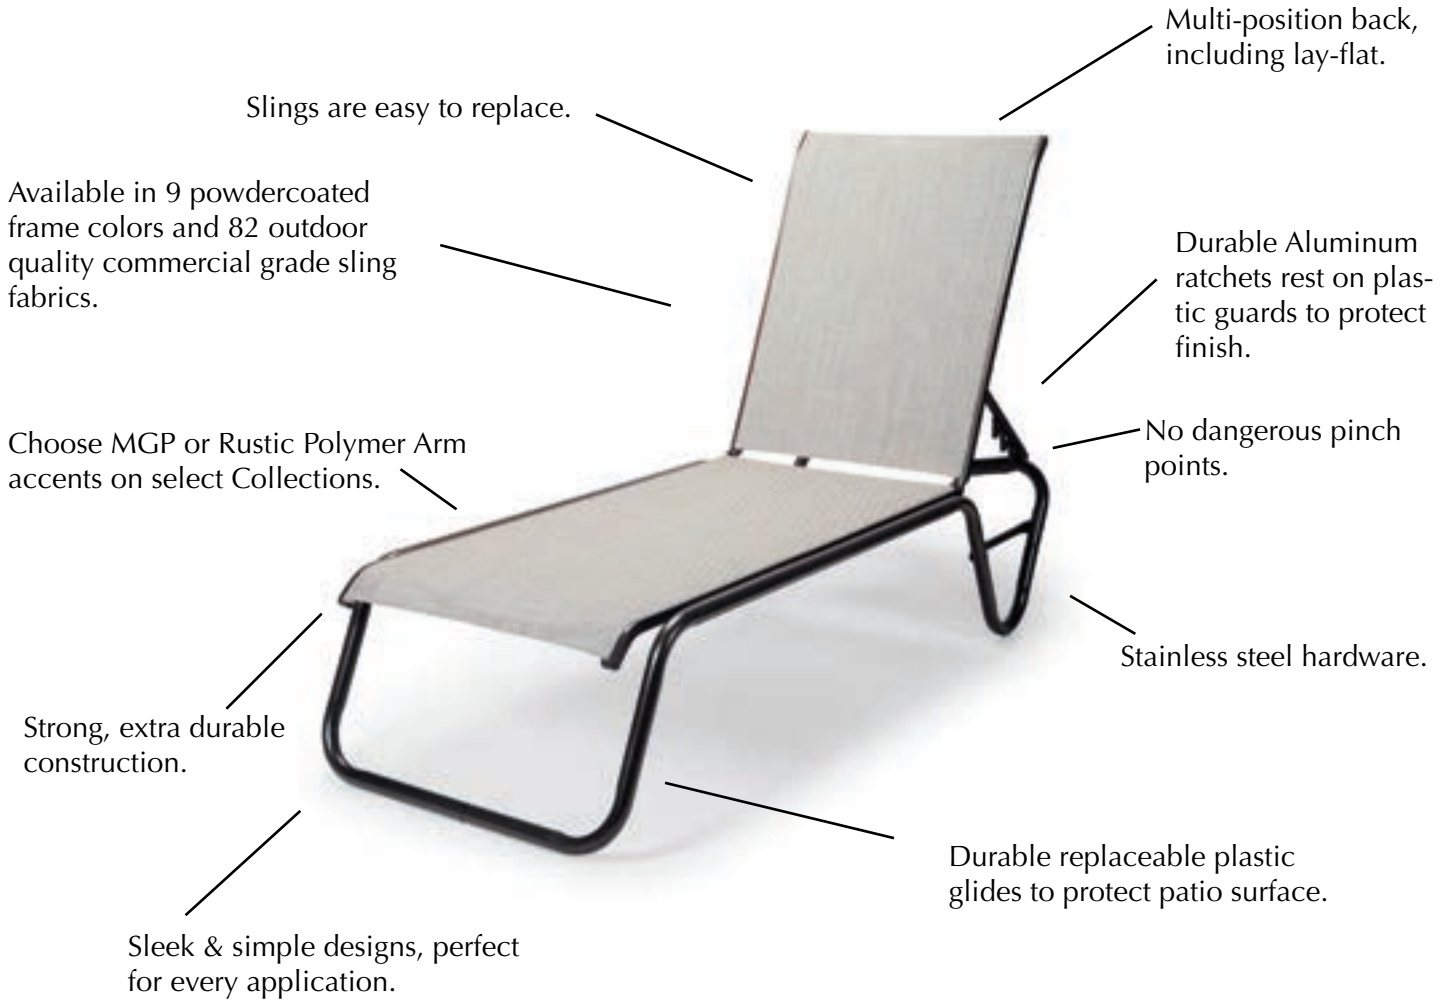

FEATURES & BENEFITS SLING

TEXTURED POWDERCOATED ALUMINUM