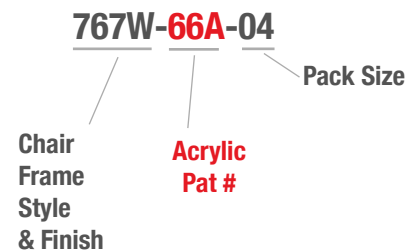

ACRYLIC PADDED SLING