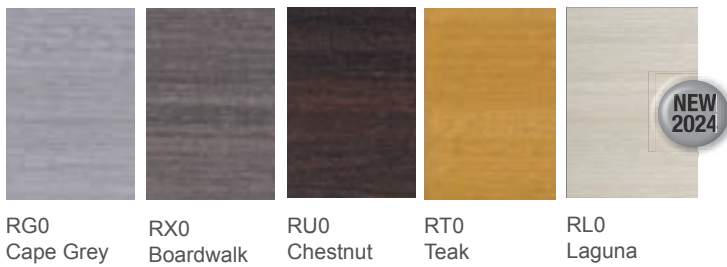

RUSTIC POLYMER SELECTION (Available on select items)