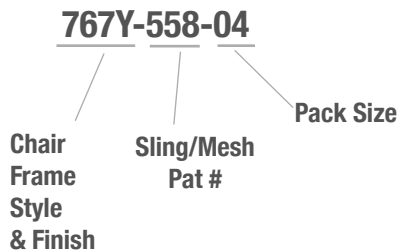

DECODING ITEM NUMBERS: MESH SLING VS. ACRYLIC PADDED SLING

MESH SLING