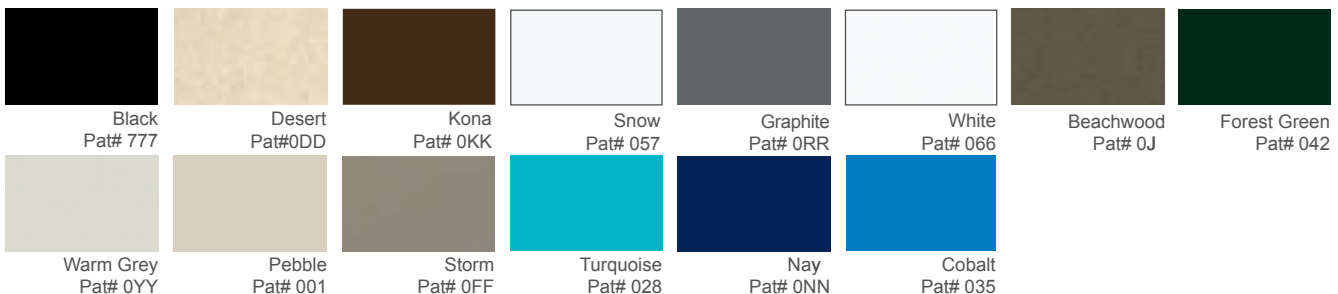

Custom Strap Selection

The 2" Custom Strap colors listed below are available on our Reliance Contract Strap Collection. Note: There are no minimums on our custom strap program (other than our standard pack) but care must be taken when ordering to specify the desired straps and their arrangement on the chairs and chaises. Due to the custom nature of this product, there is a 50% deposit required on custom strap orders and a 30% Restocking Fee on any returned custom strap order.