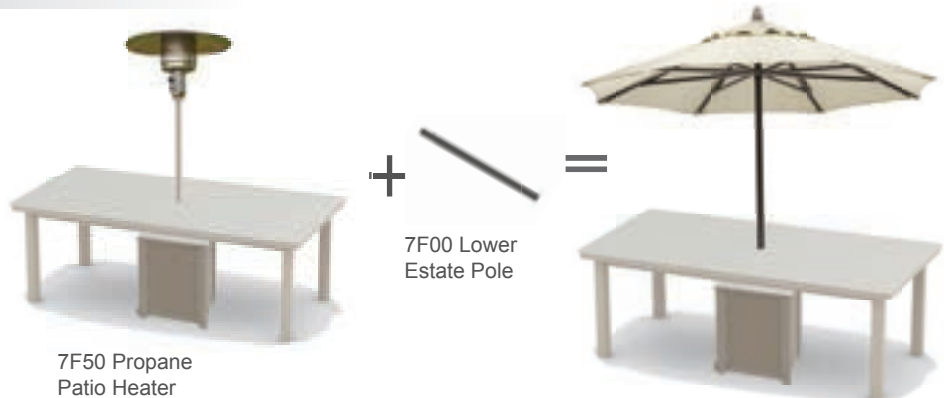

SUNNY-DAY COMPATIBLE!

The 7F50 Propane Patio Heater can be converted to an umbrella base during the day by utilizing the New 7F00 Lower Estate Pole and a Commercial Market Umbrella!