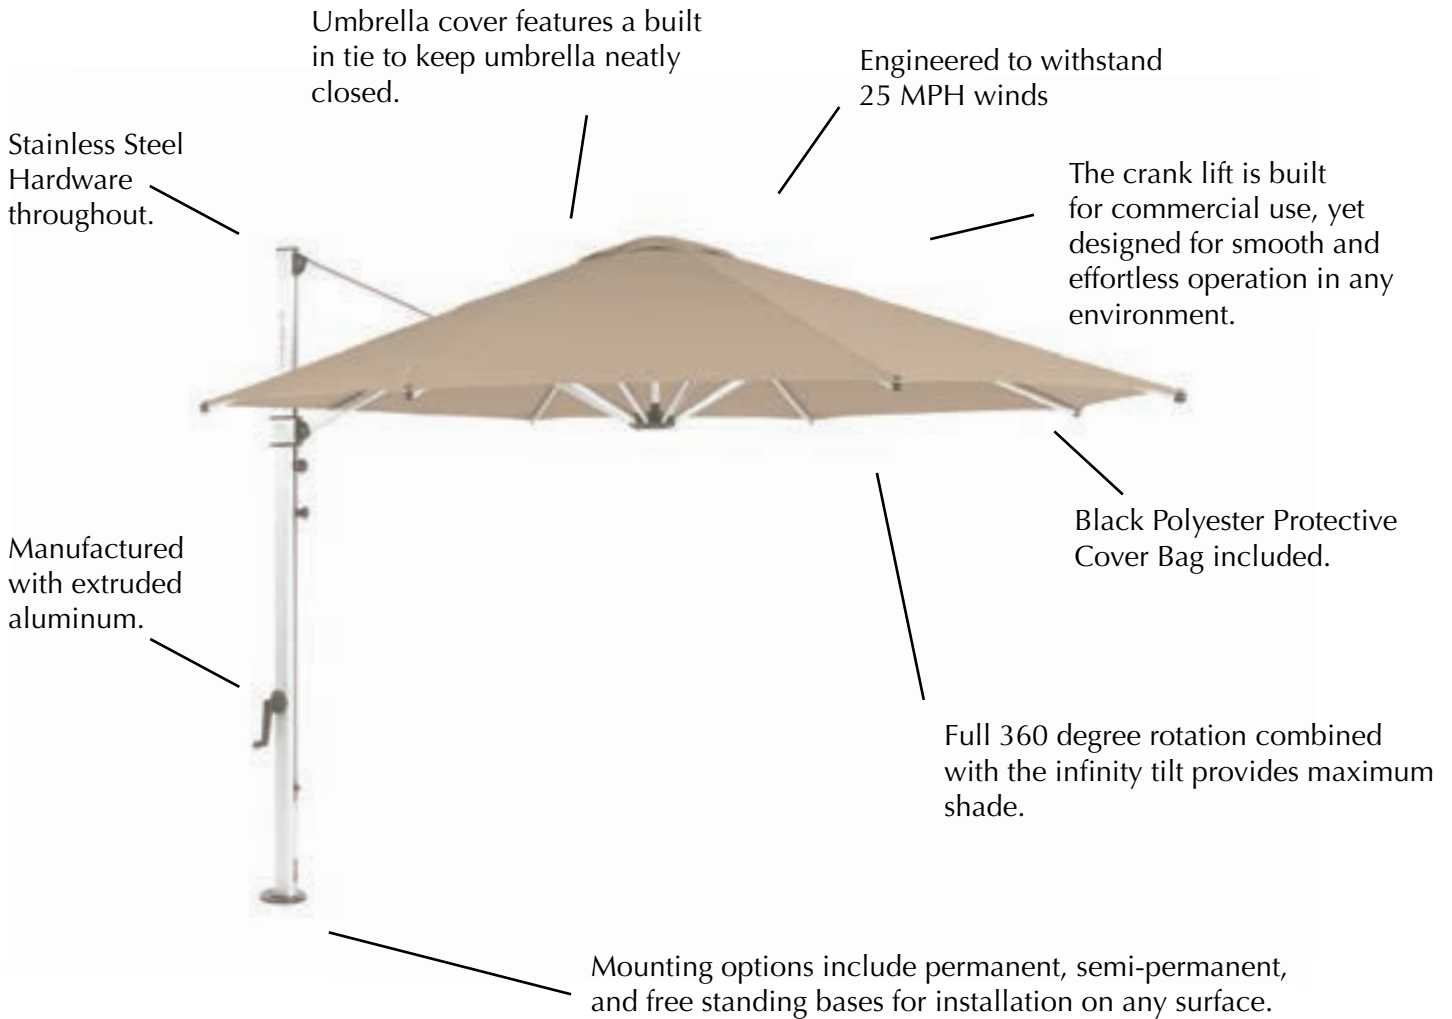

1560
Bar Height
Arm Chair
24"Wx46"H
Weight: 13 lbs
Seat Height: 30"
Arm Height: 37"

As Shown Below:

Black

5C

2024

FEATURES & BENEFITS CANTILEVER UMBRELLA

Cantilever Frame Color

Matte Silver