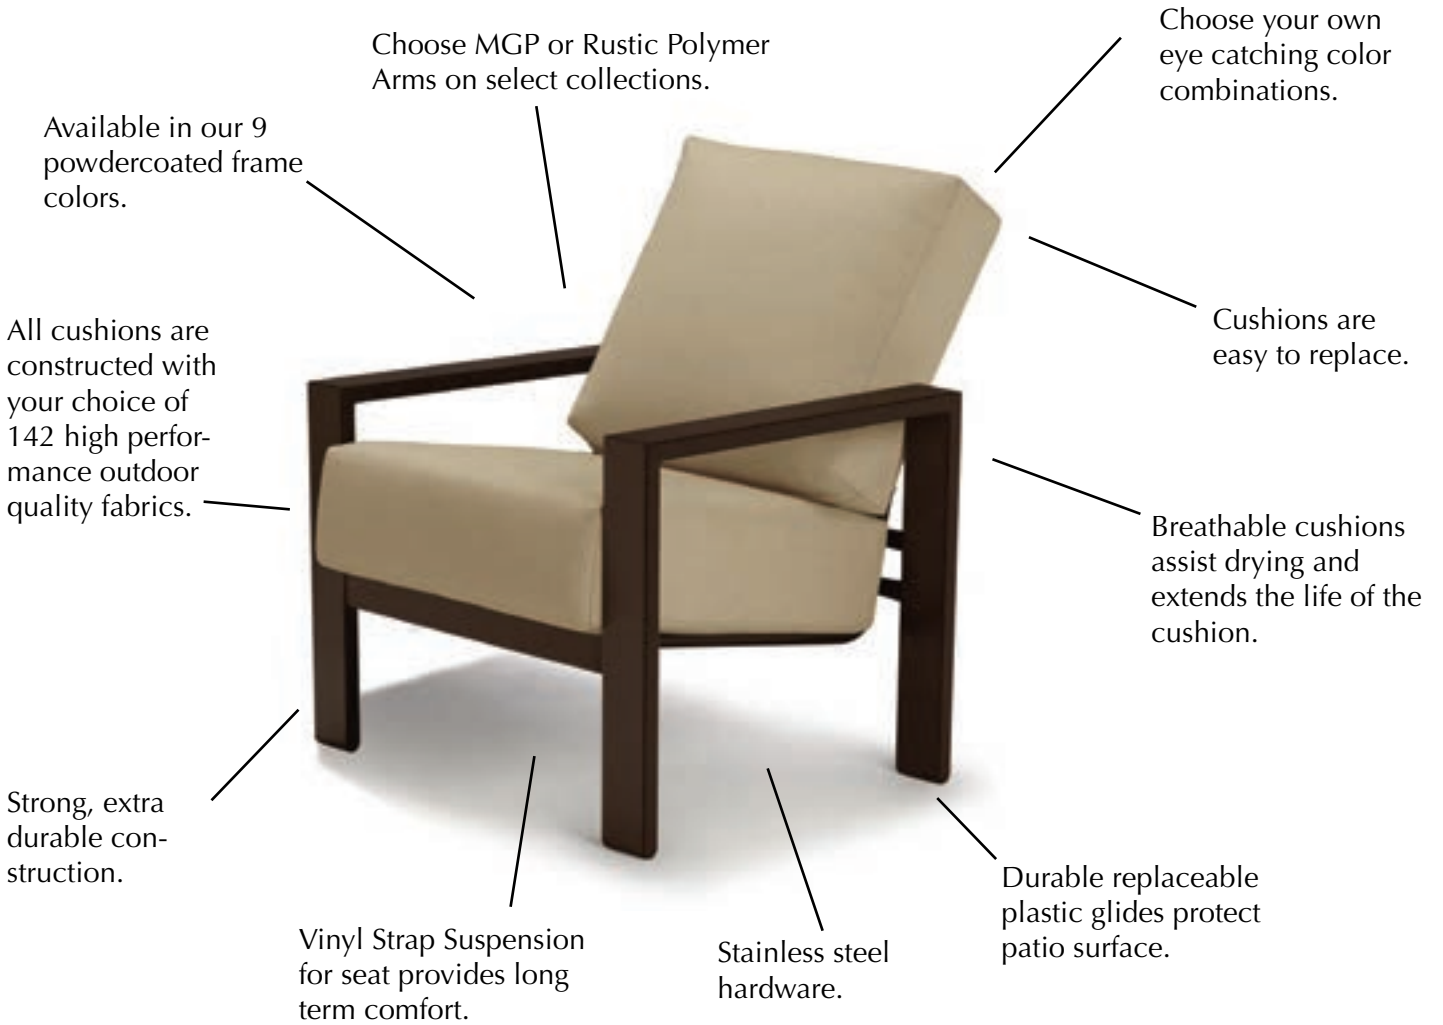

FEATURES & BENEFITS CUSHION

TEXTURED POWDERCOATED ALUMINUM