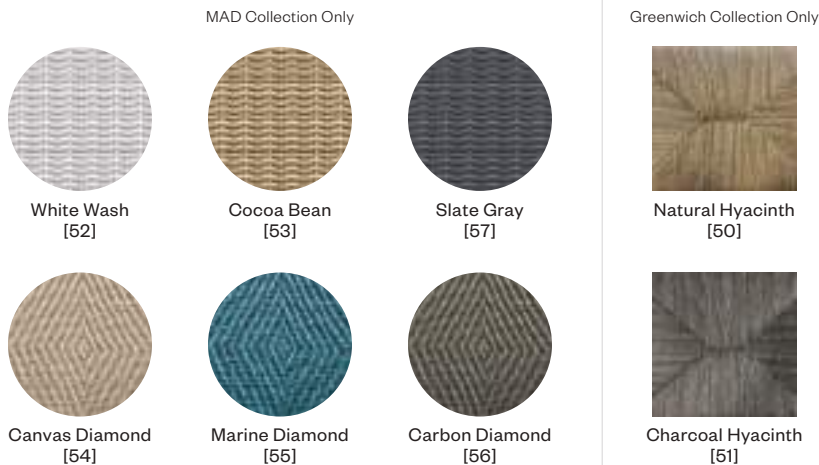

© 2023 Seaside Casual.

Colors & Materials

EnviroWood® Standard & Premium Colors

Offering the quality, comfort and beauty of traditional painted wood without the associated maintenance, EnviroWood® is crafted from recycled plastic bottles and is permeated with UV stabilized pigments. EnviroWood® Premium Wood-Tone Colors offer a textured, multi-toned finish, that provides a natural and sophisticated look and feel. All EnviroWood® is made from recycled HDPE bottle and jugs and is particularly suited to the harshest of outdoor elements with the lowest amount of maintenance possible.

All-Weather Woven Panels

HDPE resin wicker with UV stabilized colors and Polyester Nylon Rope with an HDPE Core are woven into beautiful patterns that provide soft comfort. Made to last for outdoor settings with little to no maintenance, they are the perfect match for EnviroWood® or Powder Coated Aluminum frames.

Solids & Textured Solids Grades C-P

Bliss Dew C [48135-14]	Cast Breeze C [48094]	Cast Horizon C [48091]	Cast Mist C [40429]	Cast Ocean C [48103]
Cast Pumice C [48114]	Canvas C [5453]	Canvas Aruba C [5416]	Canvas Buttercup C [5438]	Canvas Capri C [5426]
Canvas Charcoal C [54048]	Canvas Cloud C [57012]	Canvas Cyan C [56105]	Canvas Fern C [5487]	Canvas Flax C [5492]
Canvas Granite C [5402]	Canvas Haze C [14059]	Canvas Melon C [5415]	Canvas Mineral Blue C [5420]	Canvas Navy C [5439]
Canvas Persimmon C [57013]	Canvas Sapphire Blue C [5452]	Canvas Seasalt C [14106]	Canvas Spa C [5413]	Canvas Taupe C [5461]
Canvas Teak C [5488]	Ciao Denim Blue ^T C [T615]	Citron* C [6420]	Classic Royal* C [6434]	Forest Green* C [6446]
Heather Beige C [5476]	Kona* C [6426]	Neptune* C [6433]	Petrol* C [6447]	Royal Navy* C [6442]